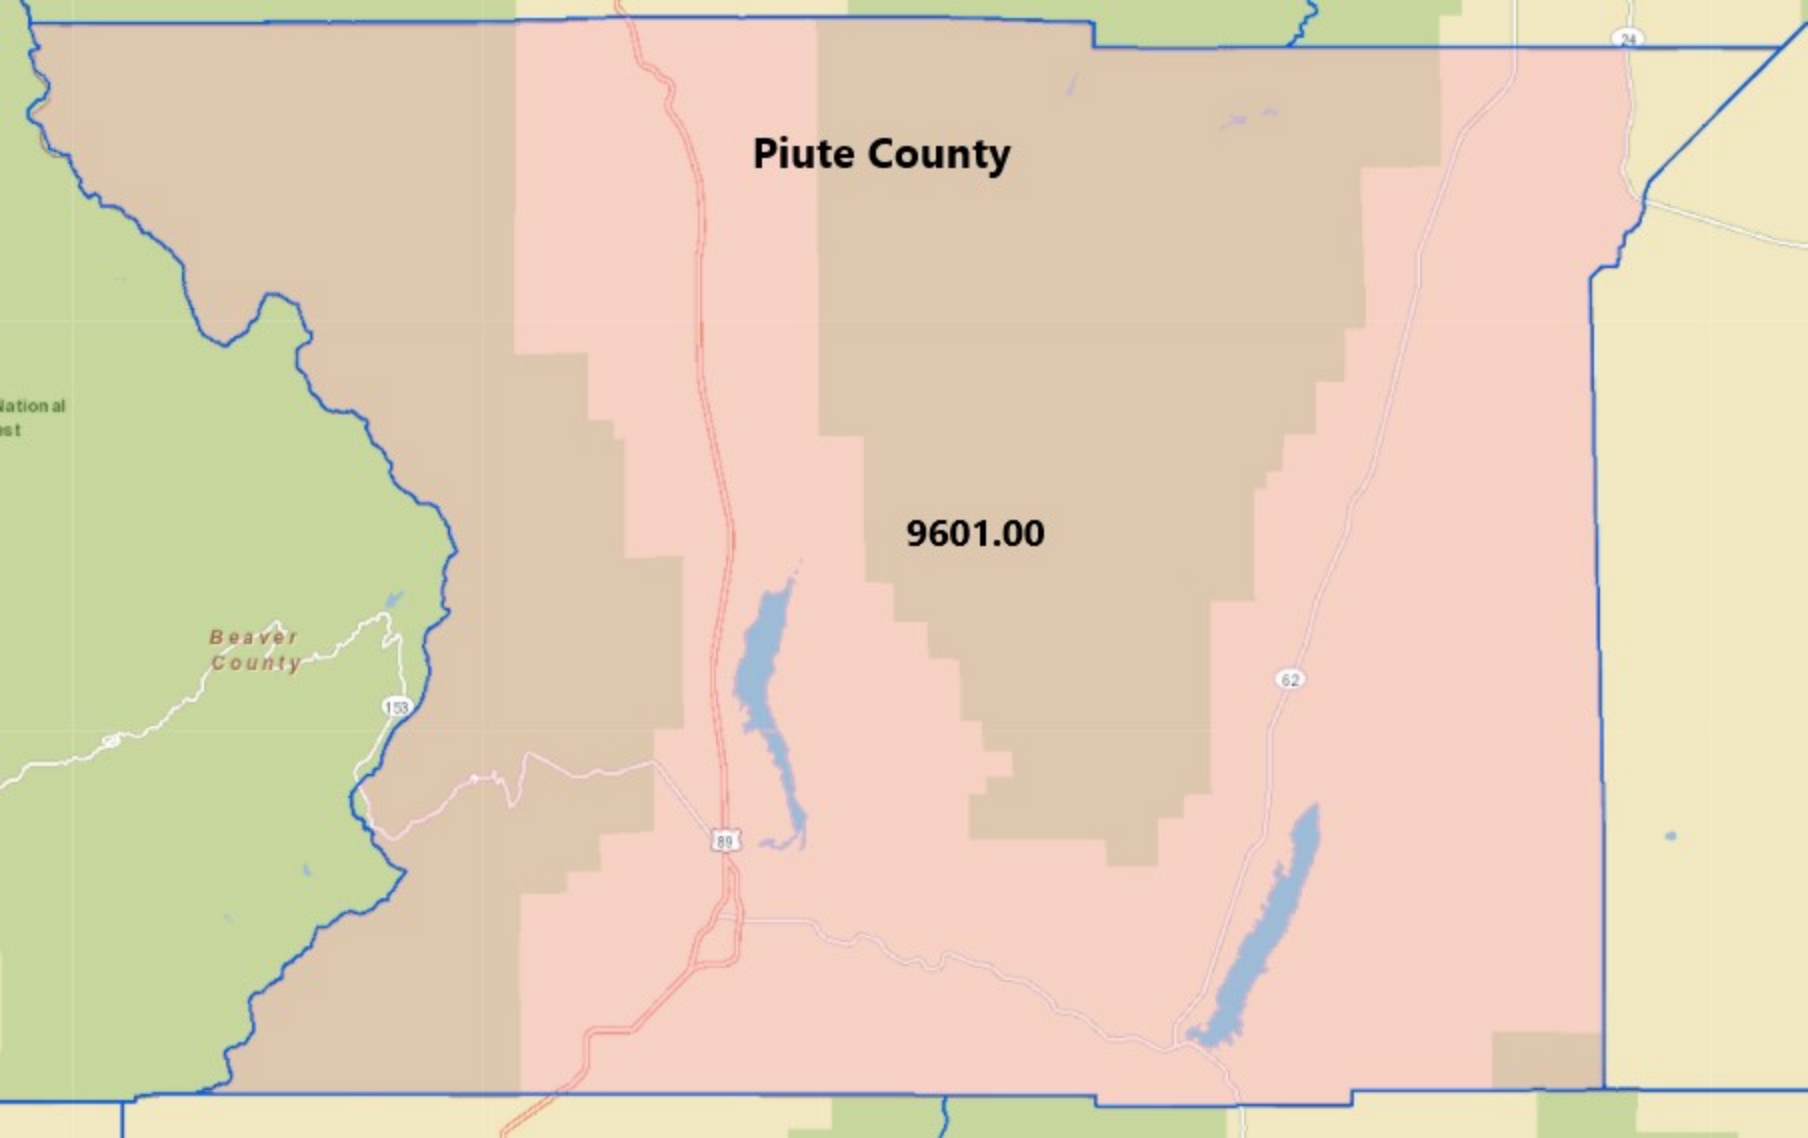

*Garfield County*

Dixie National Forest

15

**Millard County**

9741.00

9742.00

Millard  
County

Sevier Lake

9743.00

Millard  
County

9753.00

Sevier  
County

**Piute County**

**9601.00**

*Beaver County*

National  
Forest

# Sanpete County

2709.04

2709.01

2709.05

See map of close up  
of St. George.