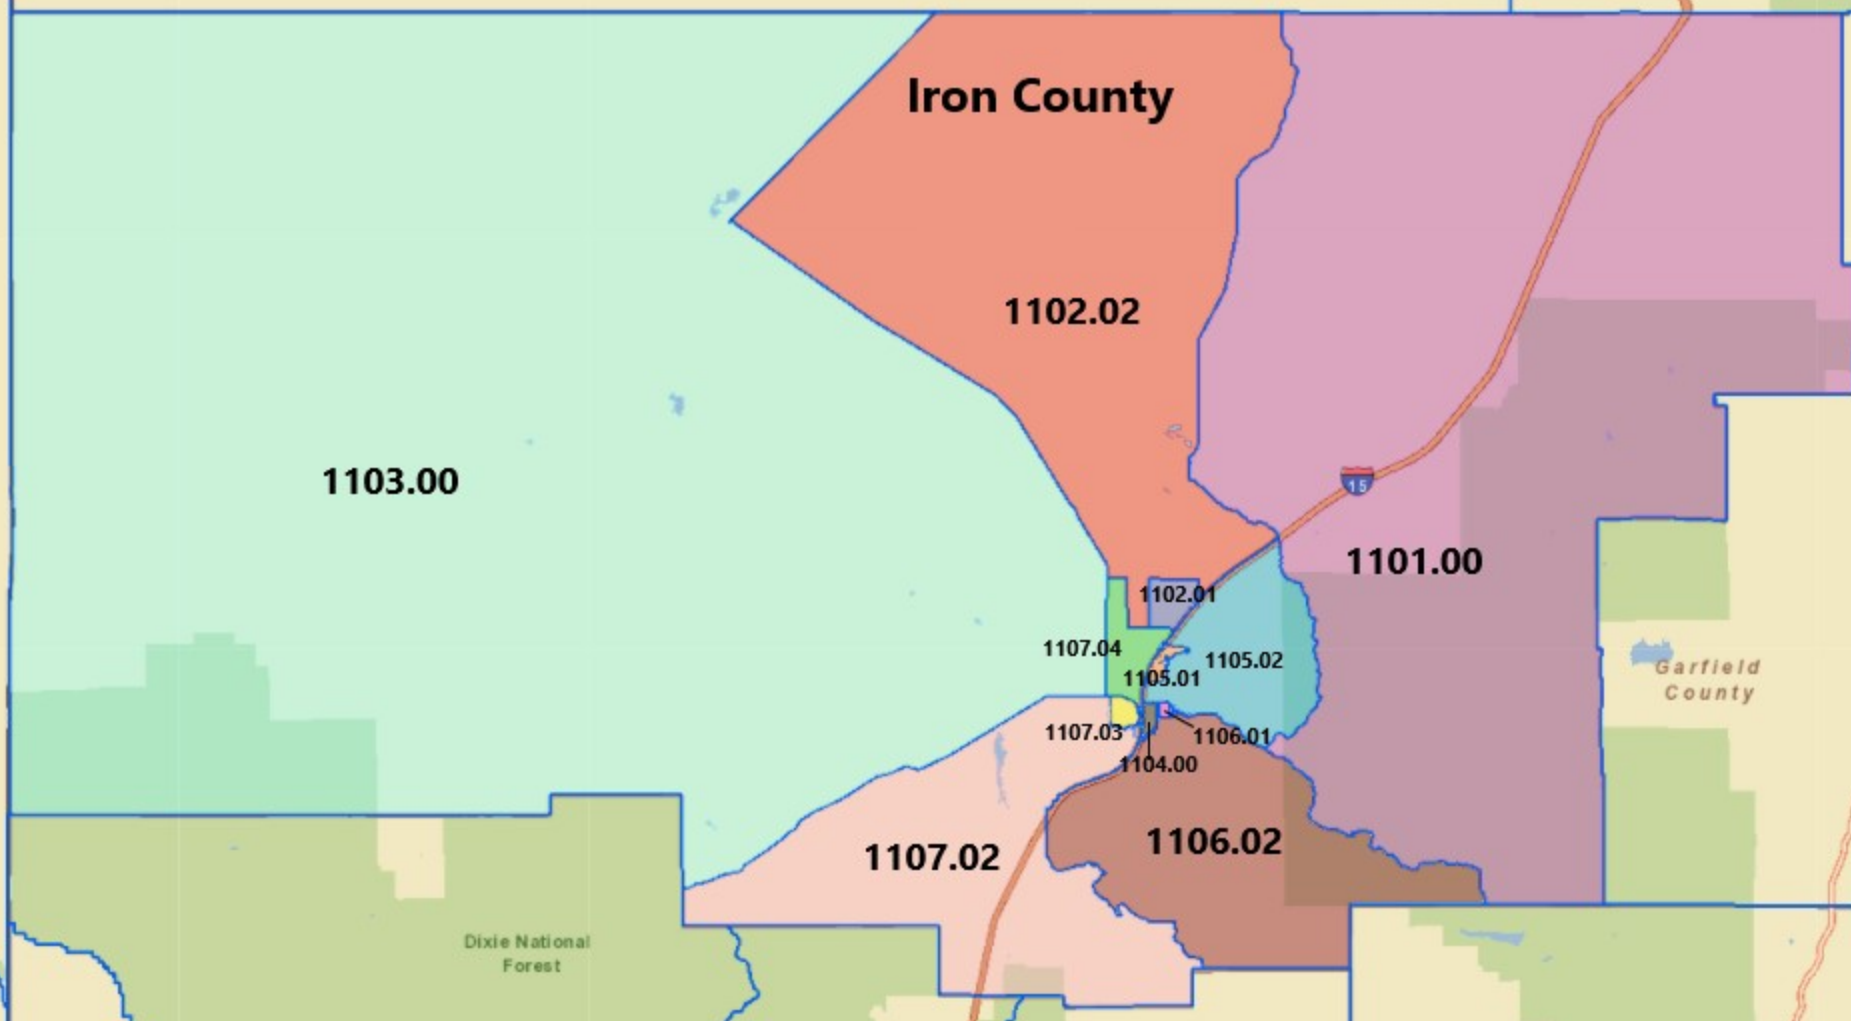

**Garfield County**

**0003.00**

**0004.00**

**Iron County**

**1102.02**

**1103.00**

**1101.00**

1102.01

*Garfield County*

Dixie National Forest

15

**Millard County**

9741.00

9742.00

Millard  
County

Sevier Lake

# Sanpete County

# Washington County

2702.00

2701.01

2701.02

2703.02

2704.02

2703.01

2708.02