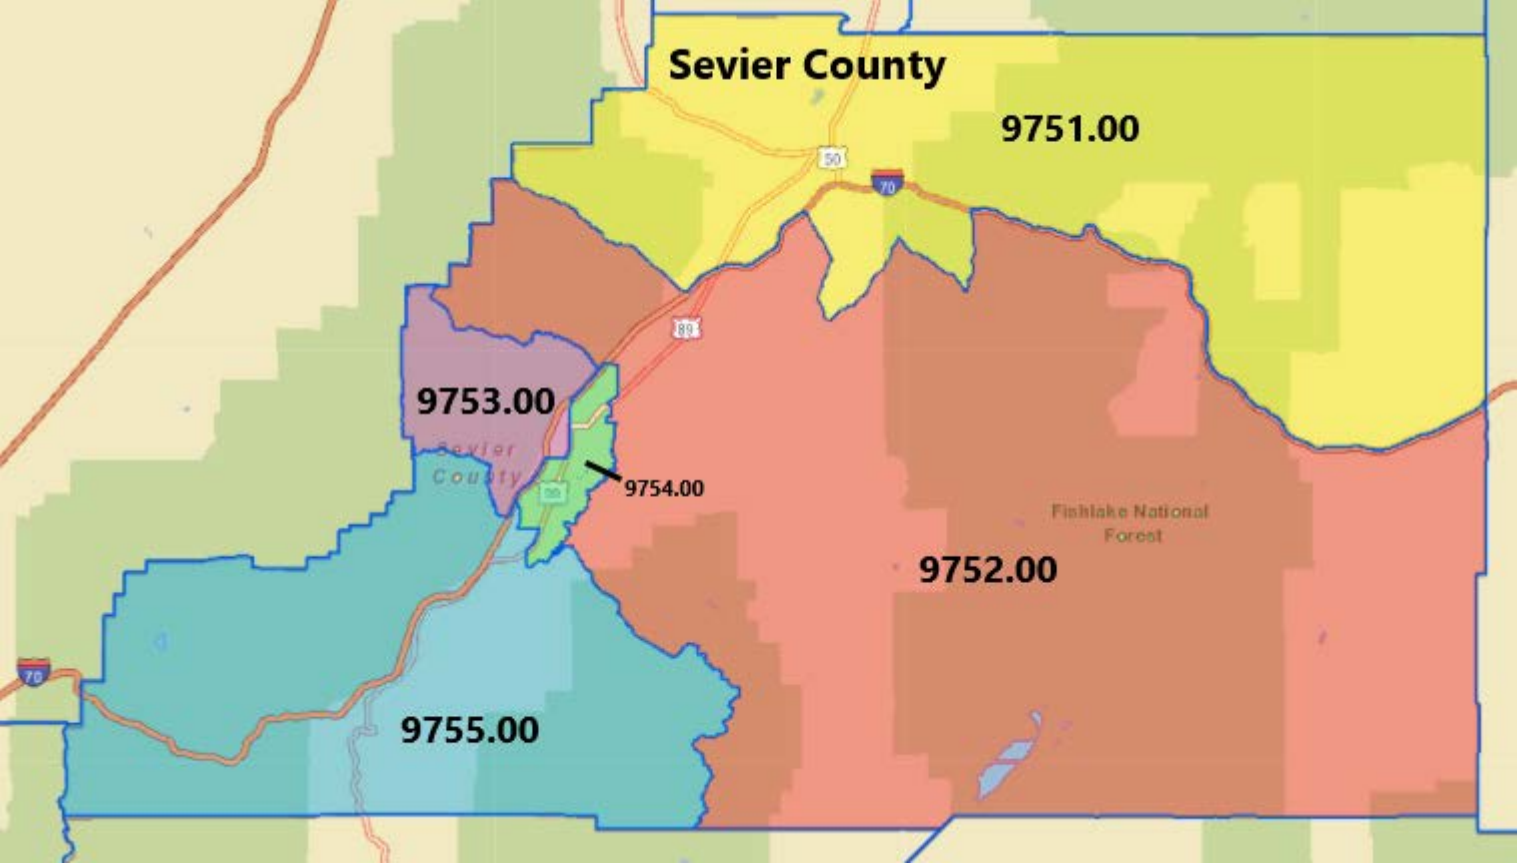

# Sevier County

9751.00

9753.00

Sevier  
County

9754.00

Fishlake National  
Forest

9752.00

9755.00

# Washington County

2702.00

2701.01

2701.02

2703.02

2704.02

2703.01

2708.02